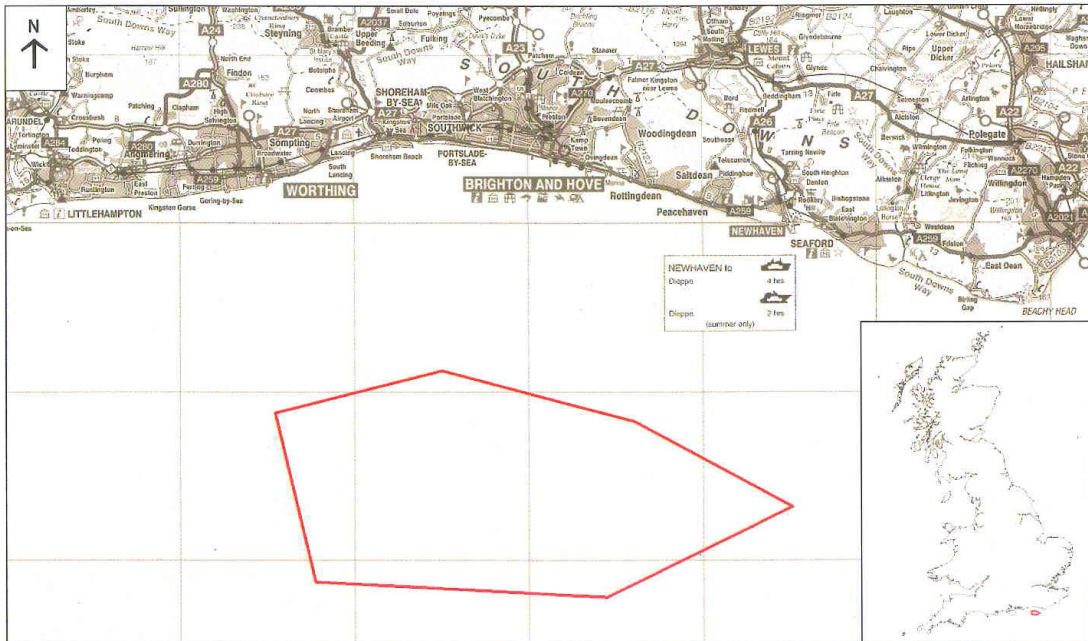

Location of Offshore Wind Farm Round 3 Zone 6

The extent and location of the Offshore Wind Farm is shown in red below.

Site location

© Crown copyright 2010. Ordnance Survey Licence number 100027856.

Offshore processes in the development, installation and operation of a Round 3 wind farm